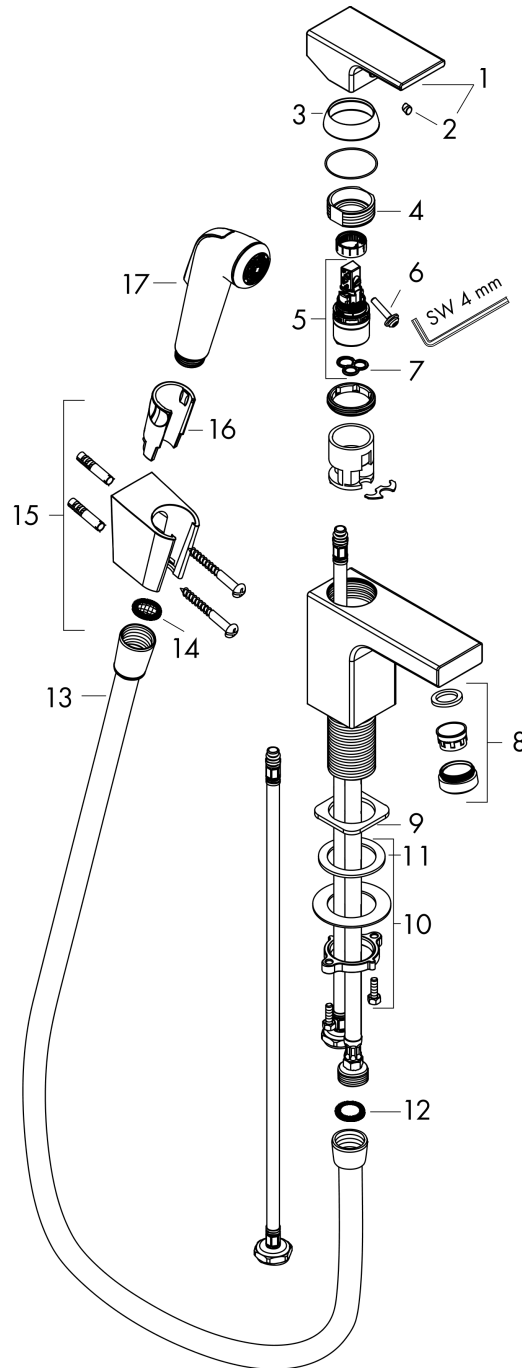

Vernis Shape

Single lever basin mixer 100 with bidette hand shower and shower hose 160 cm

Finish: **Chrome** Article Number: **71216000**

Description

product features

- consists of: single lever basin mixer, bidette hand shower, shower holder, shower hose
- ComfortZone 100
- projection: 110 mm
- spout height: 92 mm
- handle variant: lever handle
- spray type: normal spray, shower spray
- maximum flow rate at 3 bar: 5 l/min
- ceramic cartridge
- temperature limitation adjustable
- with isolated water conduction - without contact with nickel and lead
- connection type: G 3/8 connections
- connection dimension: DN15
- EU taxonomy: max. 6 l/min - Substantial Contribution (SC) possible

Technology

Product image

Scale drawing

Vernis Shape

Single lever basin mixer 100 with bidette hand shower and shower hose 160 cm

Finish: **Chrome** Article Number: **71216000**

Flowchart

Vernis Shape

Single lever basin mixer 100 with bidette hand shower and shower hose 160 cm

Finish: **Chrome** Article Number: **71216000**

Exploded Drawing

Year of production: >01/21

Vernis Shape

Single lever basin mixer 100 with bidette hand shower and shower hose 160 cm

Finish: **Chrome** Article Number: **71216000**

Spare part list

Year of production: >01/21

Pos.	Description	Article Number	PC	PU
1	handle	93684000	8	1
2	screw cover	96338000	1	1
3	flange	93680000	3	1
4	nut	93686000	7	1
5	cartridge, assy	97685000	11	1
6	locking screw for handle	95140000	2	1
7	seal	98865000	8	1
8	aerator swivelling M24x1 (5 l/min)	93834000	6	1
9	seal	93687000	1	1
10	fixing set (Ø 32)	13961000	7	1
11	lever collar	97548000	1	1
12	seal	98058000	1	1
13	connection hose 450 mm M8x0,75 G3/8	97206000	8	1
14	O-ring 7x1,5	98422000	1	1
15	shower hose Isiflex'B 1,60 m	28276000	99	1
16	filter packing	94246000	1	1
17	shower holder	28331000	99	1
18	guide	98918000	1	1
19	handshower	92317000	9	1
a	fixation extension 35 mm	13898000	12	1