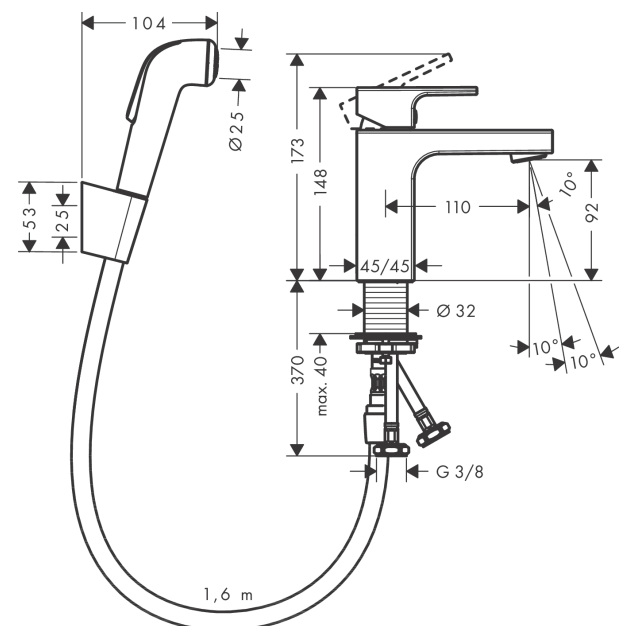

Vernis Shape

Single lever basin mixer 100 with bidette hand shower and shower hose 160 cm

Finish: **Chrome** Article Number: **71216000**

Description

product features

- consists of: single lever basin mixer, bidette hand shower, shower holder, shower hose
- ComfortZone 100
- projection: 110 mm
- spout height: 92 mm
- handle variant: lever handle
- spray type: normal spray, shower spray
- maximum flow rate at 3 bar: 5 l/min
- ceramic cartridge
- temperature limitation adjustable
- with isolated water conduction - without contact with nickel and lead
- connection type: G 3/8 connections
- connection dimension: DN15
- EU taxonomy: max. 6 l/min - Substantial Contribution (SC) possible

Technology

Product image

Scale drawing

Vernis Shape

Single lever basin mixer 100 with bidette hand shower and shower hose 160 cm

Finish: **Chrome** Article Number: **71216000**

Flowchart

Vernis Shape

Single lever basin mixer 100 with bidette hand shower and shower hose 160 cm

Finish: **Chrome** Article Number: **71216000**

Exploded Drawing

Year of production: >01/21

Vernis Shape

Single lever basin mixer 100 with bidette hand shower and shower hose 160 cm

Finish: **Chrome** Article Number: **71216000**

Spare part list

Year of production: >01/21

Pos.	Description	Article Number	PC	PU
1	handle	93684000	8	1
2	screw cover	96338000	1	1
3	flange	93680000	3	1
4	nut	93686000	7	1
5	cartridge, assy	97685000	11	1
6	locking screw for handle	95140000	2	1
7	seal	98865000	8	1
8	aerator swivelling M24x1 (5 l/min)	93834000	6	1
9	seal	93687000	1	1
10	fixing set (Ø 32)	13961000	7	1
11	lever collar	97548000	1	1
12	seal	98058000	1	1
13	connection hose 450 mm M8x0,75 G3/8	97206000	8	1
14	O-ring 7x1,5	98422000	1	1
15	shower hose Isiflex'B 1,60 m	28276000	99	1
16	filter packing	94246000	1	1
17	shower holder	28331000	99	1
18	guide	98918000	1	1
19	handshower	92317000	9	1
a	fixation extension 35 mm	13898000	12	1